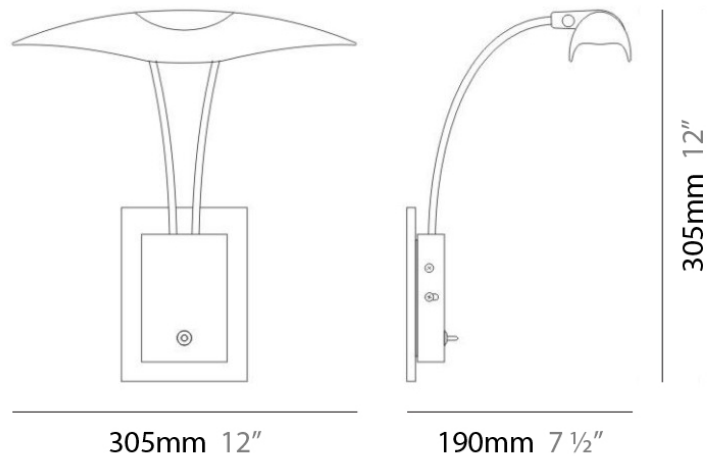

Diameter (mm): 305

Diameter (in): 12

Height (mm): 305

Height (in): 12

Extension (mm): 190

Extension (in): 7 1/2

Light Distribution: Direct

Weight (kg): 2.04

Weight (lbs): 4.5

Diffuser: White Glass

Fixture Material: Metal

ELECTRICAL

Number of Lamps: 2

Lamp Type: LED Retrofit

Lamp Shape: T4

Bulb Included: Bulb Not Included

RAYA SURFACE

D95005

PROJECT	
TYPE	
NOTES	
QUANTITY	
DATE	

GENERAL

Series: Raya
 Brand: Milan
 Division: Design
 Mounting Type: Surface
 Mounting Location: Wall
 Subcategory: Task

PHYSICAL

Shape: Abstract
 Diameter (mm): 305
 Diameter (in): 12
 Height (mm): 305
 Height (in): 12
 Extension (mm): 190
 Extension (in): 7 ½
 Light Distribution: Direct
 Weight (kg): 2.04
 Weight (lbs): 4.5
 Diffuser: White Glass
 Fixture Material: Metal