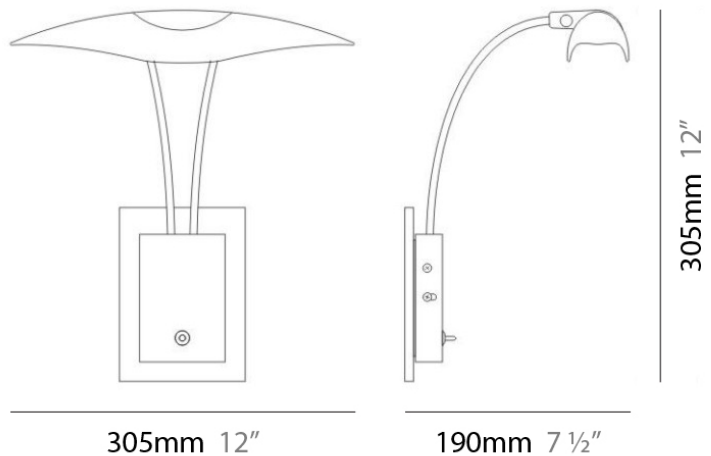

RAYA SURFACE

D95005

PROJECT	
TYPE	
NOTES	
QUANTITY	
DATE	

GENERAL

Series: Raya
Brand: Milan
Division: Design
Mounting Type: Surface
Mounting Location: Wall
Subcategory: Task

PHYSICAL

Shape: Abstract
Diameter (mm): 305
Diameter (in): 12
Height (mm): 305
Height (in): 12
Extension (mm): 190
Extension (in): 7 ½
Light Distribution: Direct
Weight (kg): 2.04
Weight (lbs): 4.5
Diffuser: White Glass
Fixture Material: Metal

ELECTRICAL

Number of Lamps: 2
Lamp Type: LED Retrofit
Lamp Shape: T4
Bulb Included: Bulb Not Included
Total Output Wattage (W): 40
Max. Wattage Per Lamp (W): 20
Lamp Base: GY6.35
Input Voltage (V): 120

LED

OPTICAL

RATINGS AND CERTIFICATIONS

Certified By: CSA Certified to UL and CSA Standards
IP rating: IP20